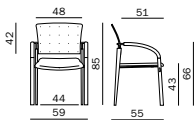

EN 25310 105

Vierbeiner mit Armlehnen, 6fach stapelbar, Sitz gepolstert, Rückenlehne Schichtholz/
Four-legged chair with armrests, stackable up to 6-high, upholstered seat, backrest laminated wood