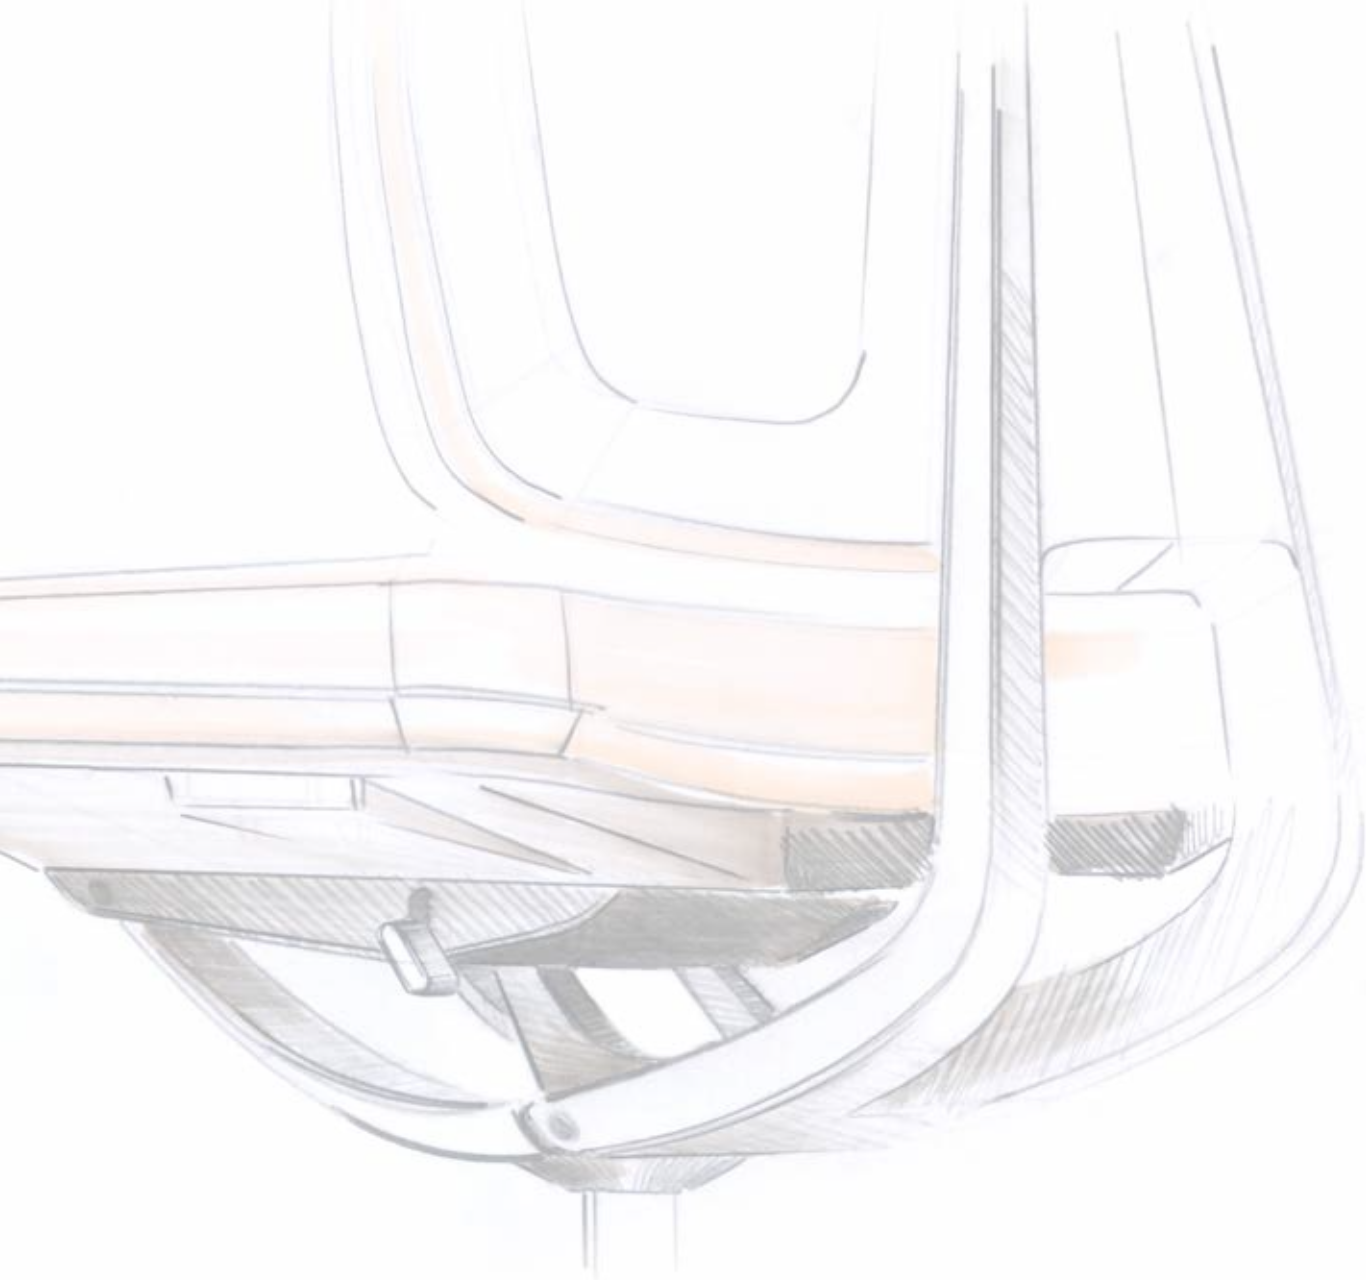

„Jedes Bauteil der Motionflex®-Automatic ist auf minimalen Materialeinsatz durchdesignt.“

“Every component of the Motionflex®-Automatic is designed to minimize the use of materials.”

„Die Linienführung ist dynamisch und ausgewogen zugleich, da der Rückenlehnenträger in einem direkten Schwung bis zur Sitzvorderkante durchläuft. Durch diese offen gestaltete Struktur wird die Motionflex®-Automatic zum integralen Bestandteil des gesamten Stuhls.“

"The lines are dynamic and balanced at the same time, as the backrest support runs in a direct curve through to the front edge of the seat. This open structure makes the Motionflex®-Automatic an integral part of the entire chair."