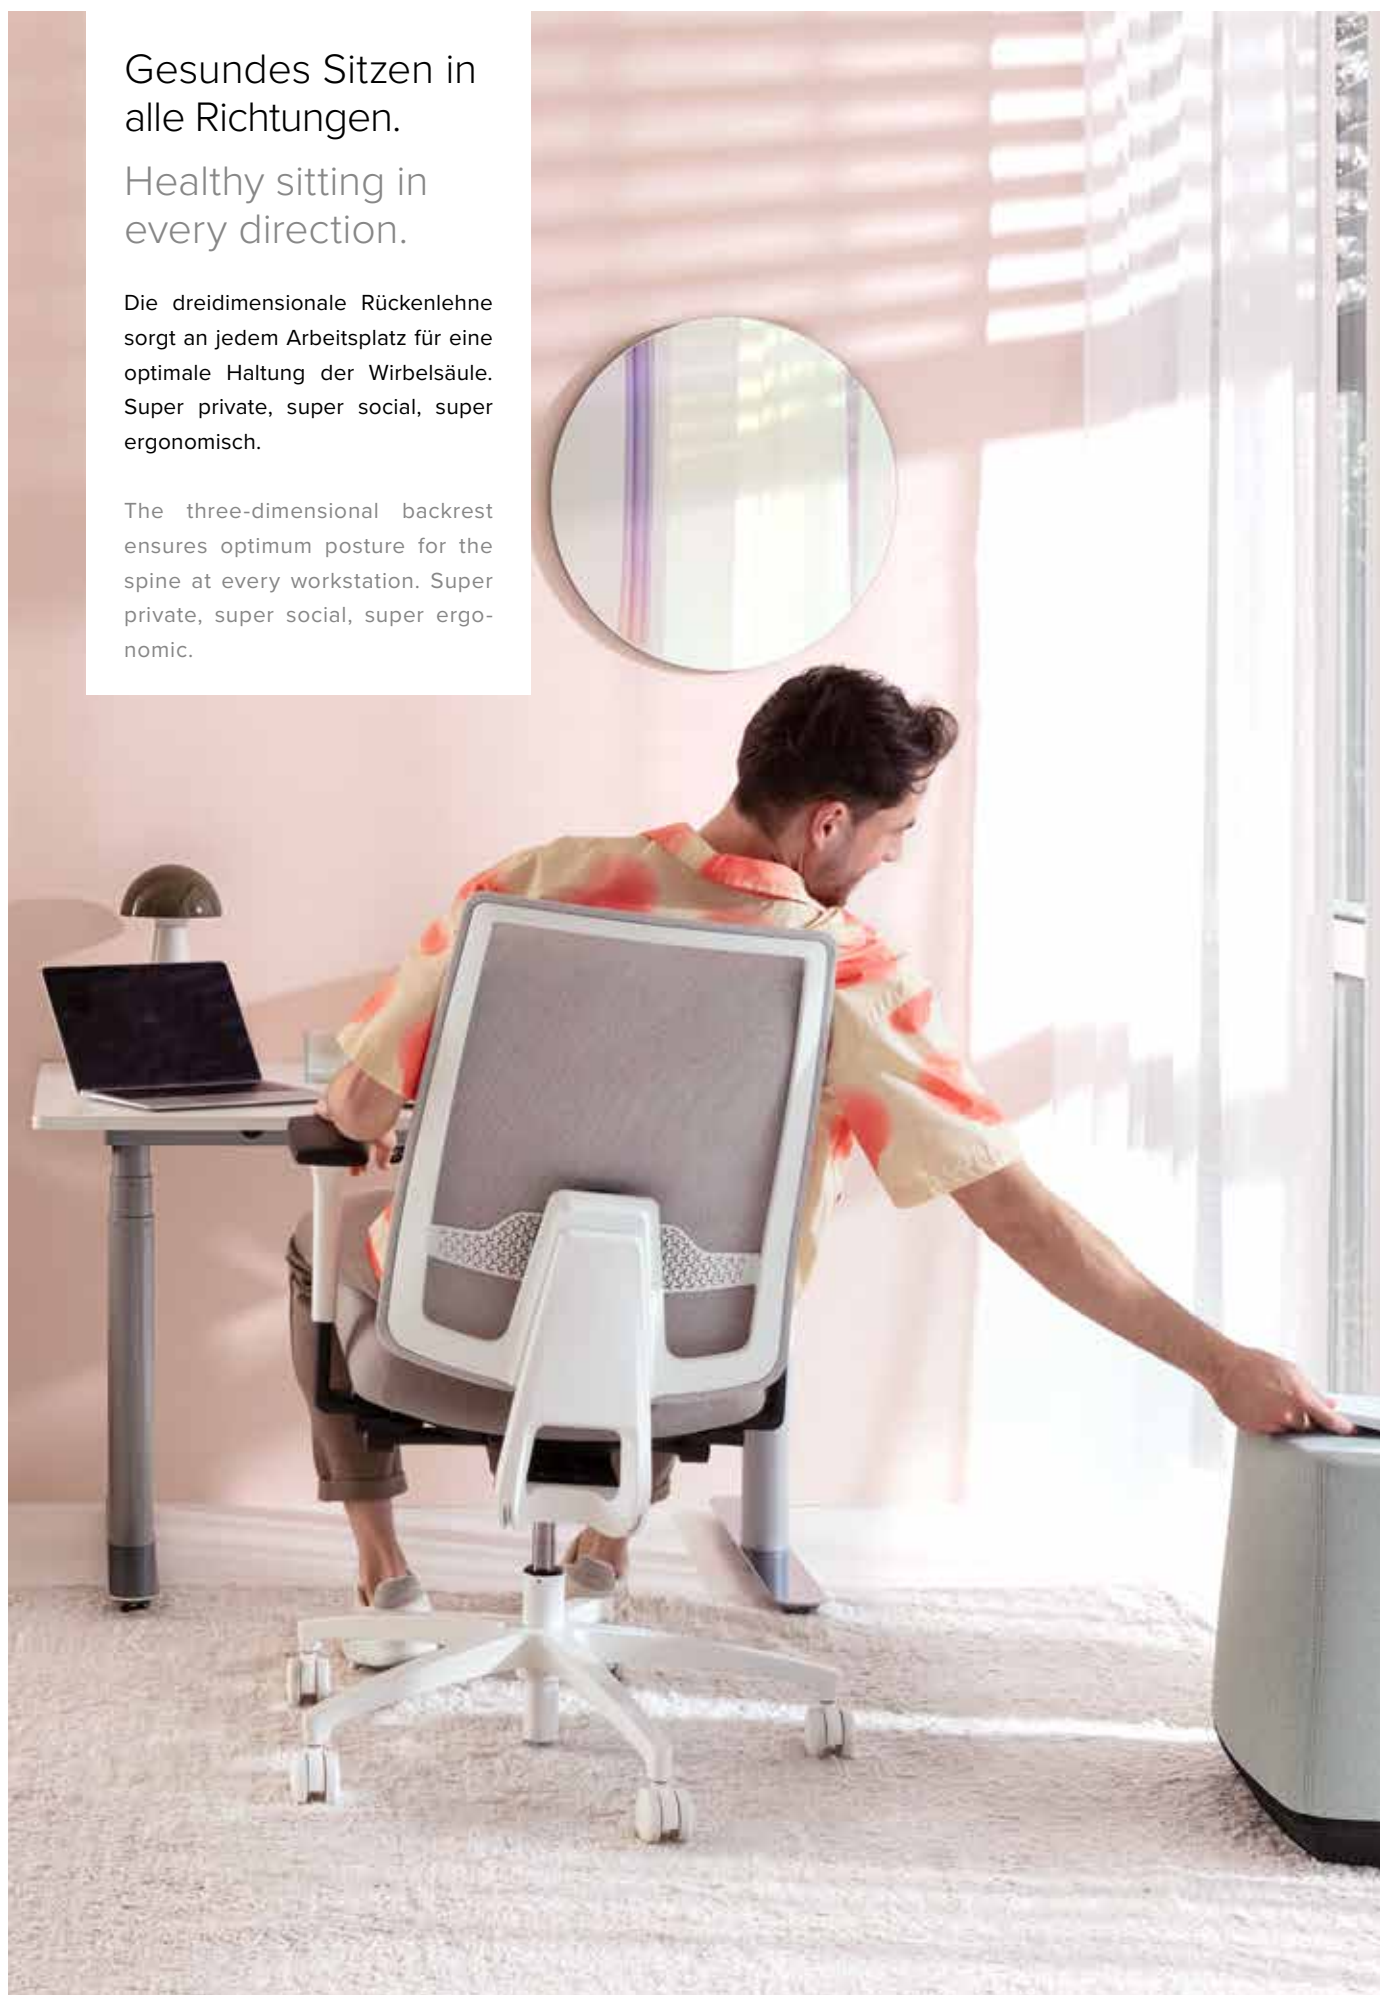

Gesundes Sitzen in
alle Richtungen.

Healthy sitting in
every direction.

Die dreidimensionale Rückenlehne
sorgt an jedem Arbeitsplatz für eine
optimale Haltung der Wirbelsäule.
Super private, super social, super
ergonomisch.

The three-dimensional backrest
ensures optimum posture for the
spine at every workstation. Super
private, super social, super ergo-
nomic.